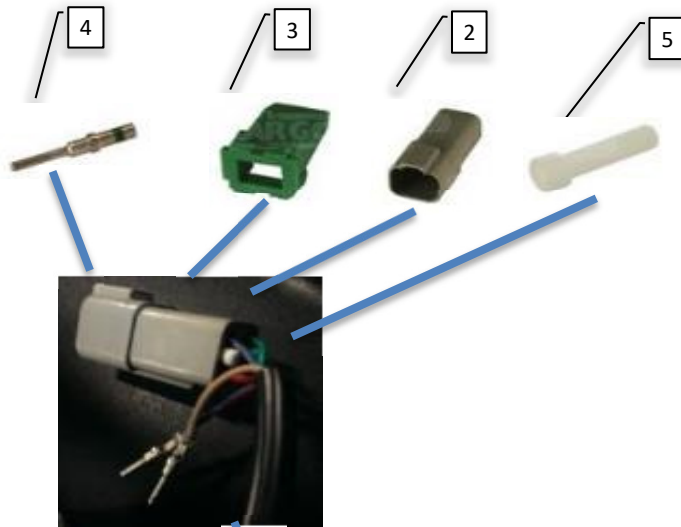

Pos	Psc	Number	Name	Price	Note
1	1	90400452	Lygte bag CCII Højre 2015-2021/8		
2	1	90407522			
3	1	90407523			
4	4	90407512	Deutsch Male type		
5	2	90407527	Deutsch Sealing plug		
6	2	90210331	Skive M6 6,4x18x1,6 A2 Skærm		
	2	90210394	Møtrik M6 A2 Låse