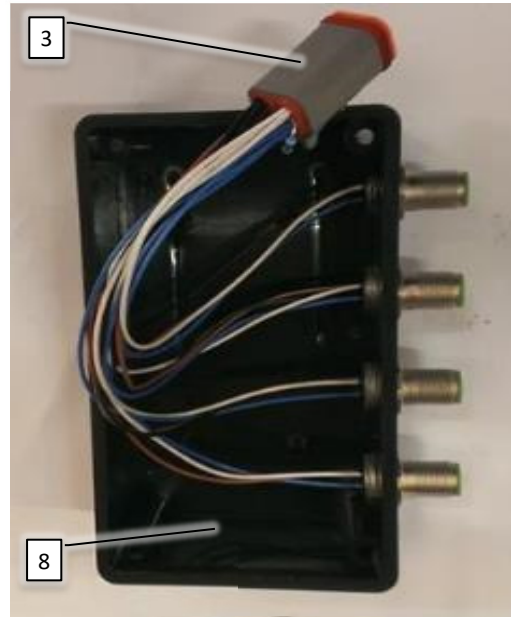

Pos	Psc	Number	Name	Price	Note
1	1	90405180	Joystick lille til DSC 2016->		
2	1	90900155	Frontlabel DSC joystick 2016->		
3	1	90407517	Deutsch 4-pole connector female small		
		1 90407518	Deutsch for 4-pole female holder		
		4 90407524	Deutsch female type		
4	1	90405306	Modstand 120 Ohm		
5	1	90405244	Flangestik M12 male		
6	1	90210067	Møtrik M6 FZB		
		1 90214405	Skive M6 FZB Facet		
7	1	90405250	Frontplade DSC Joystick 2016		
		4 90517580	Skruer plast Ø3,5x16mm		
8	1	90405240	Analog joystick box