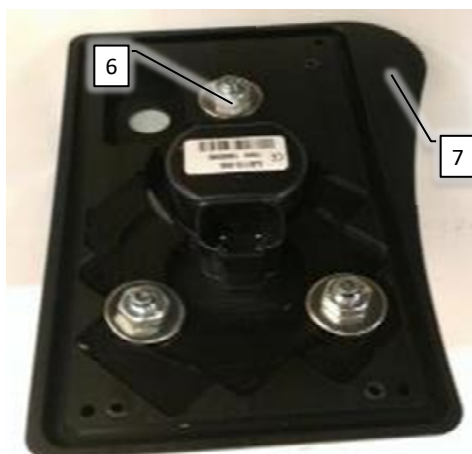

Pos	Psc	Number	Name	Price	Note
1	1	90405180	Joystick lille til DSC 2016->		
2	1	90900155	Frontlabel DSC joystick 2016->		
3	1	90407517	Deutsch 4-pole connector female small		
	1	90407518	Deutsch for 4-pole female holder		
	4	90407524	Deutsch female type		
4	1	90405306	Modstand 120 Ohm		
5	1	90405244	Flangestik M12 male		
6	1	90210067	Møtrik M6 FZB		
	1	90214405	Skive M6 FZB Facet		
	1	90405250	Frontplade DSC Joystick 2016		
7	4	90517580	Skruer plast Ø3,5x16mm		
	1	90405240	Analog joystick box