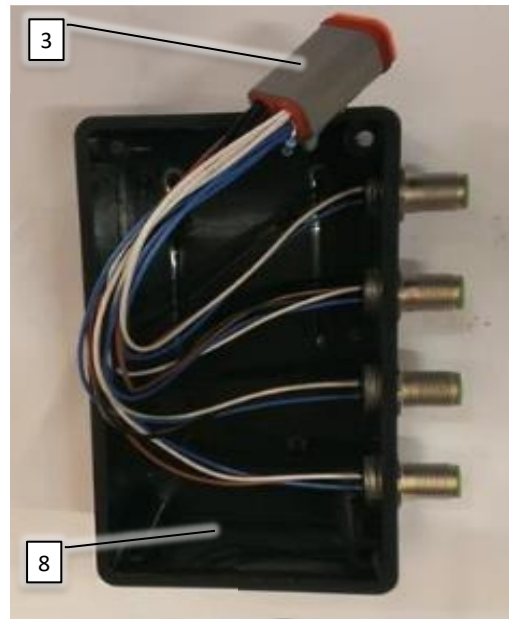

Pos	Psc	Number	Name	Price	Note
1	1	90405180	Joystick lille til DSC 2016->		
2	1	90900155	Frontlabel DSC joystick 2016->		
3	1	90407517	Deutsch 4-pole connector female small		
	1	90407518	Deutsch for 4-pole female holder		
	4	90407524	Deutsch female type		
4	1	90405306	Modstand 120 Ohm		
5	1	90405244	Flangestik M12 male		
6	1	90210067	Møtrik M6 FZB		
	1	90214405	Skive M6 FZB Facet		
	1	90405250	Frontplade DSC Joystick 2016		
7	4	90517580	Skruer plast Ø3,5x16mm		
	1	90405240	Analog joystick box