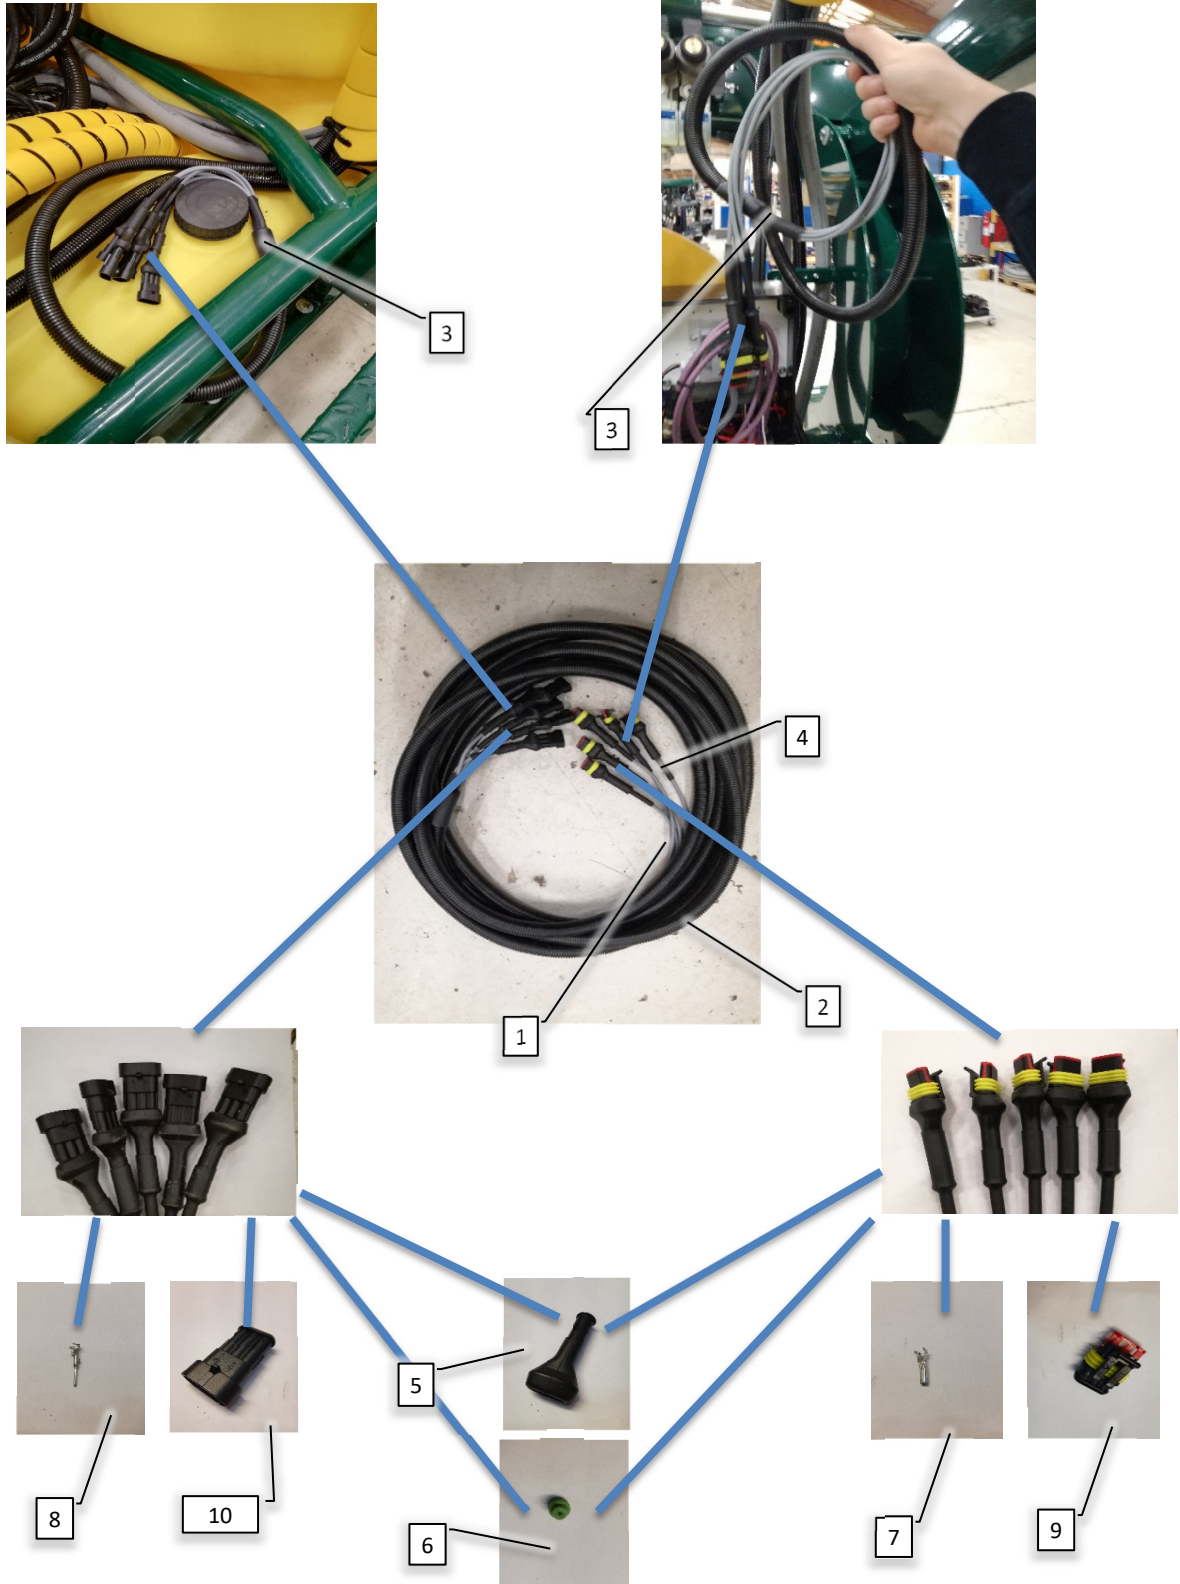

Pos	Psc	Number	Name	Price	Note
1	8	90400207	Kabel grå ultralyd 4x0,3mm²		
2	6,5	90330059	Flexrør til ledninger Ø17 mm		
3	0,1	90100018			
4	0,05	90100007	Krympeflex Ø12/4 mm sort m. lim		
5	1	90405112	AMP SuperSeal 1,5 3W cable support		
6	1	90405124	AMP SuperSeal Grøn 1,2-1,6 wire seal		
7	1	90405115	AMP SuperSeal 1,5 female connt. 20-16awg		
8	1	90405114	AMP SuperSeal 1,5 male connect 20-16 awg		
9	1	90405110	AMP SuperSeal 1,5 3W female house		
10	1	90405111	AMP SuperSeal 1,5 3W male house