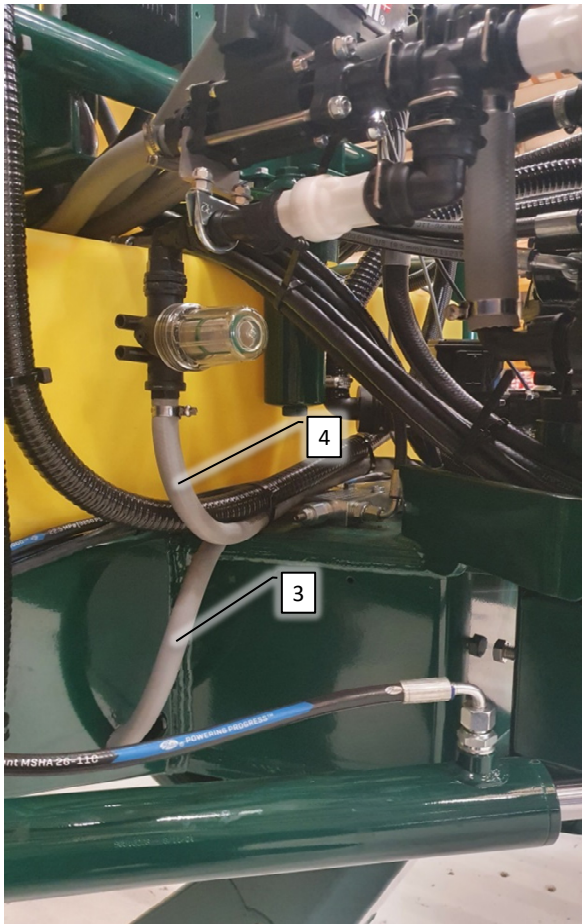

Pos	Psc	Number	Name	Price	Note
1	1	20201060	Rentvandspumpe m. stik 2016->		
	4	90210341	Bolt M6x35 FZB 10.9 indv-6kt		
	4	90210083	Skive M6,4x18x1,6 FZB skærm		
2	1	90320963	Slangest. T3 x 13mm 90°		
3	1,1	90340003	Slange 13,0 mm - tryk		
	2	90210088	Spændebånd 12-22/9 C7 W3		
4	0,8	90340003	Slange 13,0 mm - tryk		
	2	90210088	Spændebånd 12-22/9 C7 W3