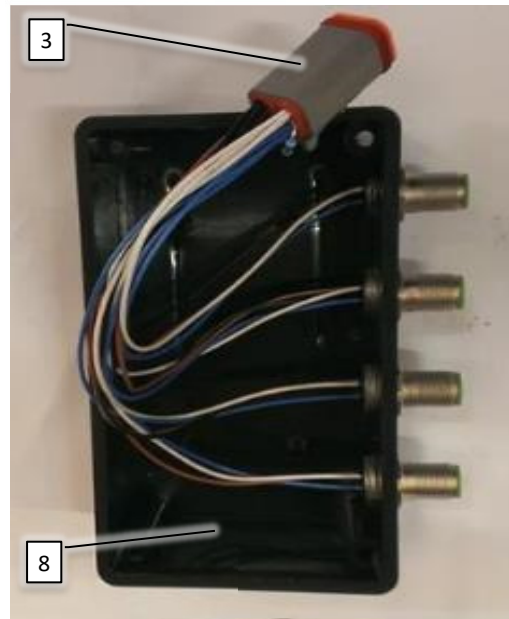

Pos	Psc	Number	Name	Price	Note
1	1	90405180	Joystick lille til DSC 2016->		
2	1	90900155	Frontlabel DSC joystick 2016->		
3	1	90407517	Deutsch 4-pole connector female small		
		1 90407518	Deutsch for 4-pole female holder		
		4 90407524	Deutsch female type		
4	1	90405306	Modstand 120 Ohm		
5	1	90405244	Flangestik M12 male		
6	1	90210067	Møtrik M6 FZB		
		1 90214405	Skive M6 FZB Facet		
7	1	90405250	Frontplade DSC Joystick 2016		
		4 90517580	Skruer plast Ø3,5x16mm		
8	1	90405240	Analog joystick box