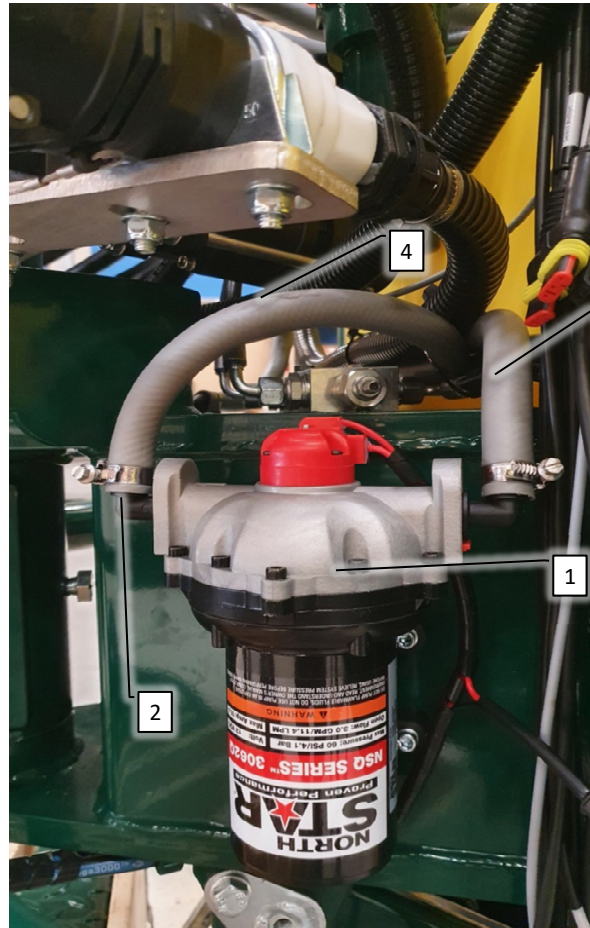

Pos	Psc	Number	Name	Price	Note
1	1	20201060	Rentvandspumpe m. stik 2016->		
	4	90210341	Bolt M6x35 FZB 10.9 indv-6kt		
	4	90210083	Skive M6,4x18x1,6 FZB skærm		
2	1	90320963	Slangest. T3 x 13mm 90°		
3	1,1	90340003	Slange 13,0 mm - tryk		
	2	90210088	Spændebånd 12-22/9 C7 W3		
4	0,8	90340003	Slange 13,0 mm - tryk		
	2	90210088	Spændebånd 12-22/9 C7 W3