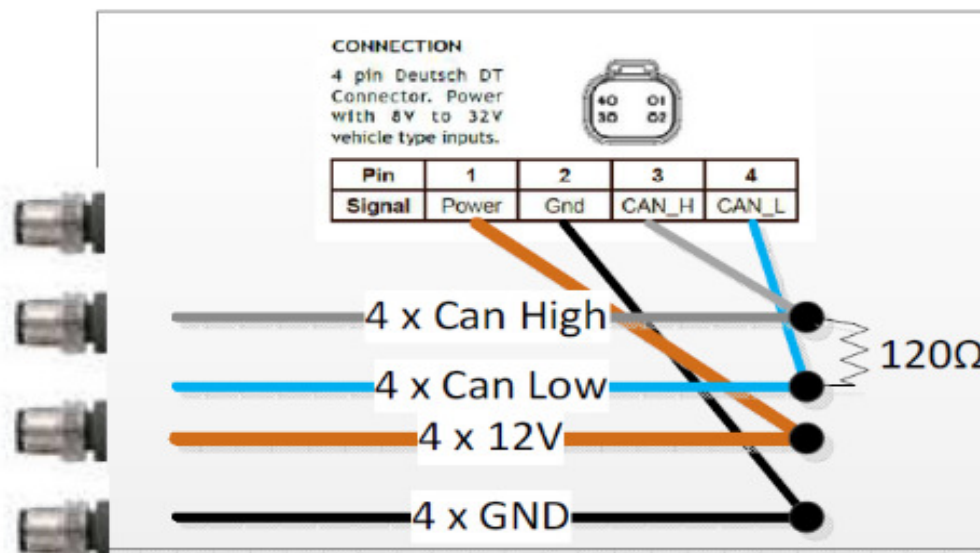

Pos	Psc	Number	Name	Price	Note
1	1	90405180	Joystick lille til DSC 2016->		
2	1	90900155	Frontlabel DSC joystick 2016->		
3	1	90407517	Deutsch 4-pole connector female small		
		1 90407518	Deutsch for 4-pole female holder		
		4 90407524	Deutsch female type		
4	1	90405306	Modstand 120 Ohm		
5	1	90405244	Flangestik M12 male		
6	1	90210067	Møtrik M6 FZB		
		1 90214405	Skive M6 FZB Facet		
7	1	90405250	Frontplade DSC Joystick 2016		
		4 90517580	Skruer plast Ø3,5x16mm		
8	1	90405240	Analog joystick box