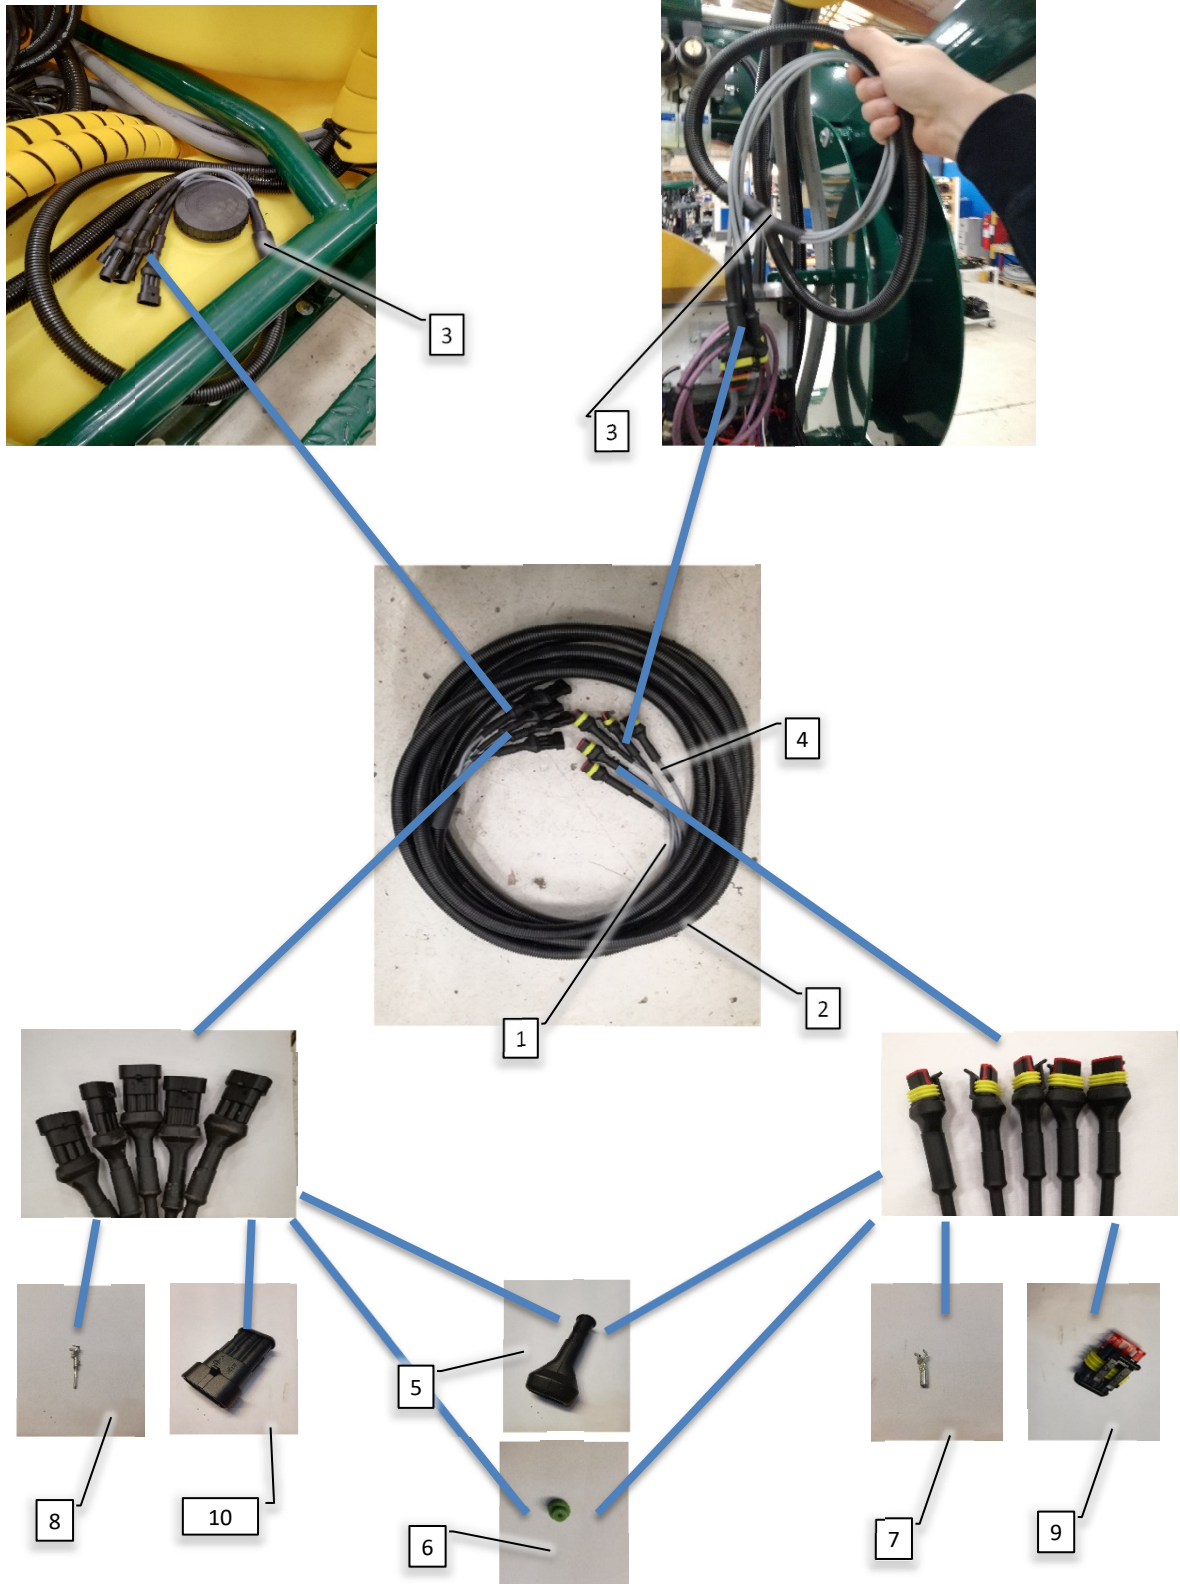

Pos	Psc	Number	Name	Price	Note
1	8	90400207	Kabel grå ultralyd 4x0,3mm²		
2	6,5	90330059	Flexrør til ledninger Ø17 mm		
3	0,1	90100018			
4	0,05	90100007	Krympeflex Ø12/4 mm sort m. lim		
5	1	90405112	AMP SuperSeal 1,5 3W cable support		
6	1	90405124	AMP SuperSeal Grøn 1,2-1,6 wire seal		
7	1	90405115	AMP SuperSeal 1,5 female connt. 20-16awg		
8	1	90405114	AMP SuperSeal 1,5 male connect 20-16 awg		
9	1	90405110	AMP SuperSeal 1,5 3W female house		
10	1	90405111	AMP SuperSeal 1,5 3W male house