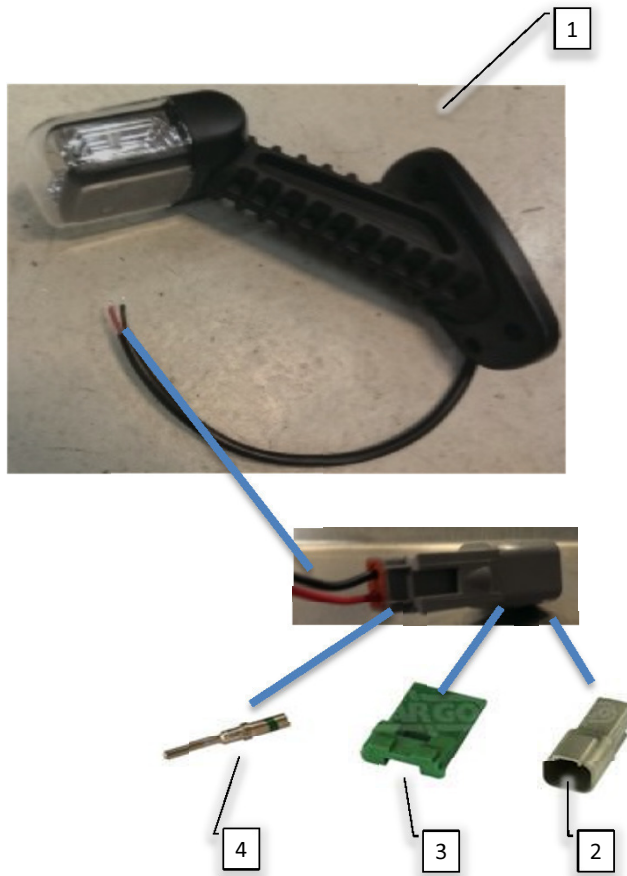

Pos	Psc	Number	Name	Price	Note
1	1	1 90400453	Slingrelygte CCII Venstre 2015->		
2	1	1 90407515	Deutsch 2-pole connector male		
3	1	1 90407516	Deutsch for 2-pole male holder		
4	2	2 90407512	Deutsch Male type