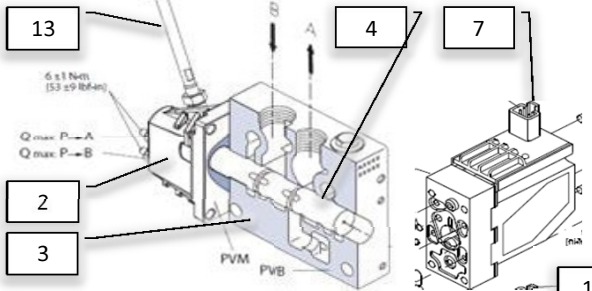

Modul 2: Master