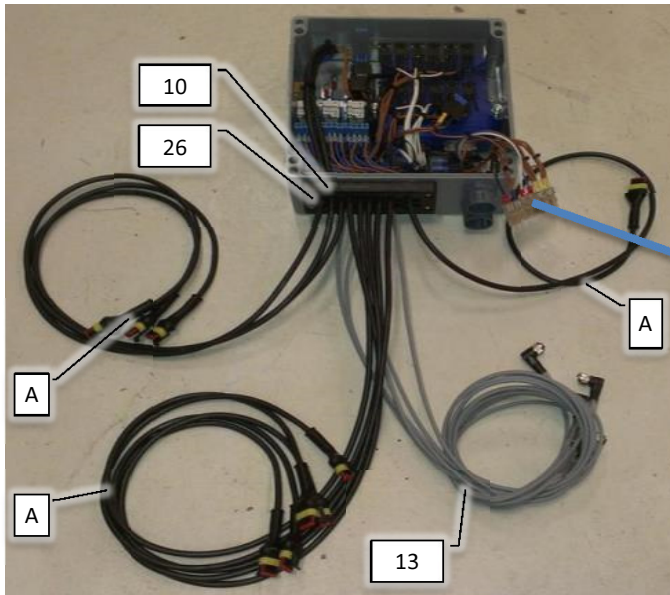

Pos	Psc	Number	Name	Price	Note
1	1	90400089	Monteringskasse, styring grå 2016->		
2	1	90401215	Forskruening til Ø25 flexrør M25		
	1	90401216	Møtrik til forskruening M25 grå		
3	1	90405135	SC024-120 Controller blå		
4	1	90405101	Deutsch 12-pole sort B keying		
	12	90405103	Deutsch contact 20 to 24 AWG		
	1	90405104	Deutsch Sealing Plug s20		
	1	90405102	Deutsch 12-pole lås		
5	1	90405100	Deutsch 12-pole grå A keying		
	12	90405103	Deutsch contact 20 to 24 AWG		
	1	90405104	Deutsch Sealing Plug s20		
	1	90405102	Deutsch 12-pole lås		
6	1	90400095	Sikrings holder (fladsikring)		
	1	90400107	Sikring blad led ATO15 amp blå		
	1	90400261	Kabelsko isol. 6,3 gul 2,6-6,6 mm²		
	1	90400240	Kabelsko U-isoleret 6,3 blå 1-2,6mm²		
7	1	90405210	Relay 12V incl. 15Amp fuse		
	3	90400263	Multistik f. relæ hun 9-polet		
	1	90400107	Sikring blad led ATO15 amp blå		
	3	90400120	U-isoleret spademuffe 1,0-2,5mm²		
	1	90400127	U-isoleret spademuffe 2,5-6,0mm²		
9	1	90405220	Fuse box 10A horizontal legs		
	5	90400107	Sikring blad led ATO15 amp blå		
10	1	90405190	Cable entry system KDP 24/29		
11	1	90330651	Monteringsplade inj. motor print		
12	1	90400121	Spademuffe connector 6,3x0,8x12		
13	1	90403703	Hjulføler ledning 2m induktiv		
14	3	90405201	Sokkel tiil relæ 4-polet		
	26	90400115	Terminalrør, Rød 1,5 mm²		
	16	90400112	Terminalrør, Hvid, 0,75mm²		
	10	90400265	Terminalrør Grå 4,0 mm²		
15	1	90405200	Relæ 4-polet double-throw 7 A, 12 V dc		
16	1	90405230	Motor driver MOSFET		
17	1	90405231	Motor diode		
18	6	90405306	Modstand 120 Ohm		
	0,3	90100015	Krympeflex Ø3,0-1,0 mm		
	0,3	90100016	Krympeflex Ø6,0-2,0 mm		
21	1	90400448	Kabelsko ring Isol. Ø4mm rød 1,6-4,5mm²		
22	1	90400261	Kabelsko isol. 6,3 gul 2,6-6,6 mm²		
23	1	90400045	Kabelsko U-isoleret 6,3 rød 0,25-1,6mm²		
24	1	90400240	Kabelsko U-isoleret 6,3 blå 1-2,6mm²		
25	1	90210383	Bolt M4x6 FZB PH. maskinskr.		
26	1	90210372	Bolt M4x20 FZB 4.8 ubryst panhoved		
	1	90210052	Møtrik M4 FZB Låse		
27	1	90210374	Bolt M6x8 FZB 8.8 ubryst indv-6kt		
28	1	90210375	Skrue blik Ø3,5x9,5mm sort		
29	1	90210342	Bolt M6x55 FZB 8.8 indv-6kt		
	1	90214405	Skive M6 FZB Facet		
31	0,2	90400201	Ledning 1x0,75mm² brun		
32	4,5	90400208	Ledning 1x1,5mm² brun		
33	4	90400137	Ledning 1x1,5mm² sort		
34	2	90400202	Ledning 1x0,75mm² hvid		
A	1	30301005	2 polet injektions pumpe ledning		
		90401530	Demonteringsværktøj til stikben 4mm2		
		90401535	Demonteringsværktøj til stikben 2,5mm2		
1	1	90405302	Canbus T-coupler M12		
1	1	90405314	Canbus Cable 1,2m Male<->Female		
	1	90405310	Canbus Cable 0,3m Male<->Open		
??	1	90210373	Bolt M4x12 FVB 4.6 ubryst panhoved		
35	0,2	90400003	Ledning 1x0,75mm² blå