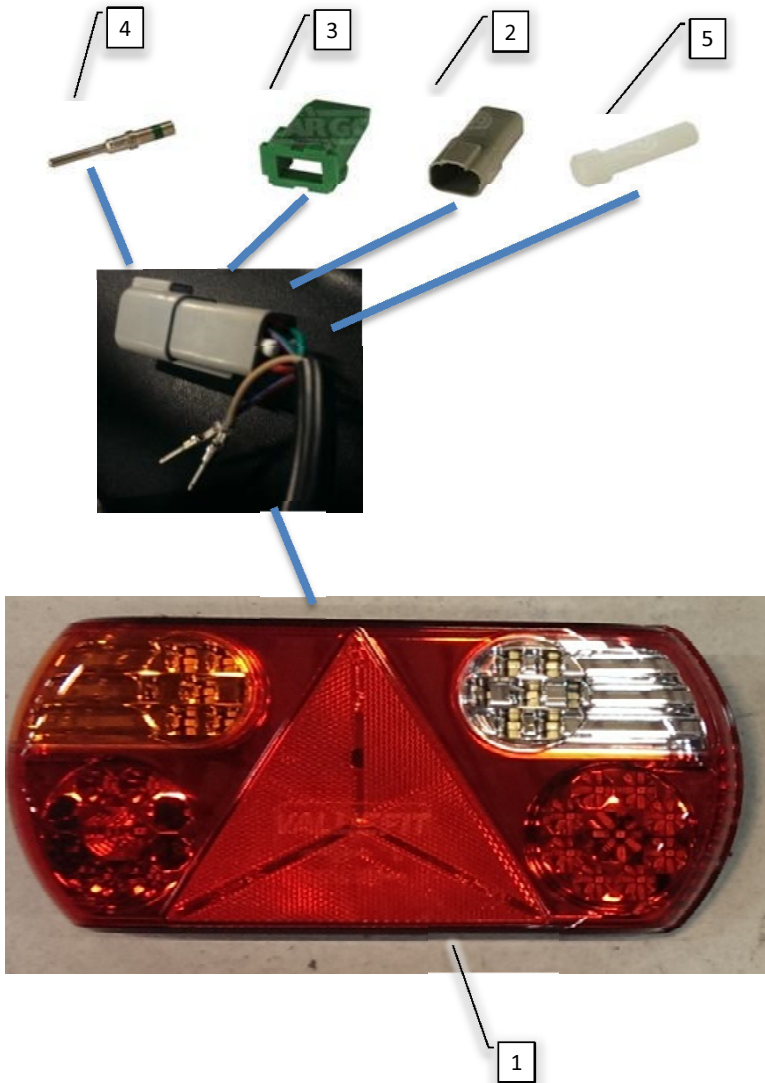

Pos	Psc	Number	Name	Price	Note
1	1	90400451	Lygte bag CCII Venstre 2015->		
2	1	90407519	Deutsch 4-pole connector male		
3	1	90407520	Deutsch for 4-pole male holder		
4	6	90407512	Deutsch Male type		
5	2	90407527	Deutsch Sealing plug