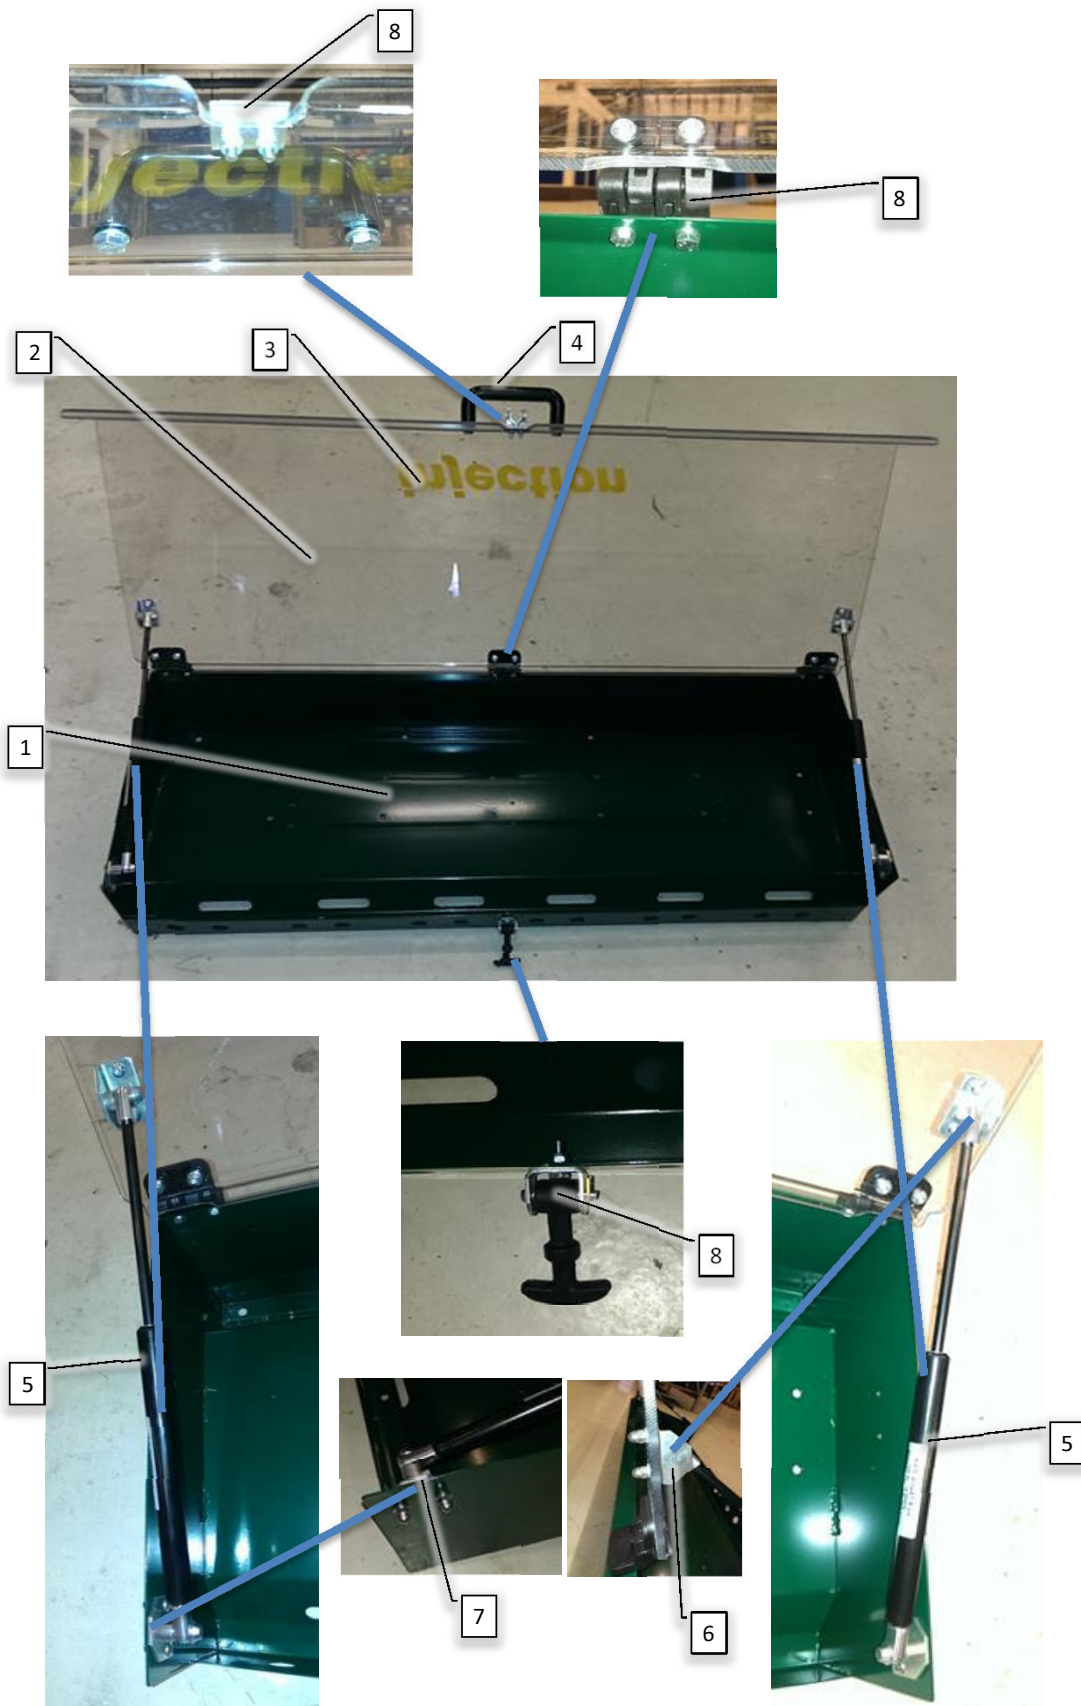

Pos	Psc	Number	Name	Price	Note
1	1	90403421	Skab f.injektionsskab		
2	1	90403420	Frontdæksel t/injektionsskab		
3	1	90900042	Mærkat - injection		
4	1	90320074	Håndgreb M 243/140		
	2	90210011	Bolt M8x20 FZB 8.8 ubrust		
	2	90210084	Skive M8 8,4x25x2 FZB Plan		
5	1	90403423	Gasfjeder f/injektionsskab		
	2	90403426	Endestykke f/gasfjeder		
	1	90403429	Låsering Ø8 udv.		
6	1	90403425	Beslag f/gasfjeder - vinkel		
	2	90210219	Bolt M6x16 FZB buttonhead		
	2	90214405	Skive M6 FZB Facet		
	2	90210260	Møtrik M6 A2 Top		
7	1	90403424	Beslag f/gasfjeder - lige		
	2	90210219	Bolt M6x16 FZB buttonhead		
	2	90210260	Møtrik M6 A2 Top		
	2	90214405	Skive M6 FZB Facet		
8	1	90403422	Hængsel f/injektionsskab		
	2	90210219	Bolt M6x16 FZB buttonhead		
	2	90214405	Skive M6 FZB Facet		
	2	90210083	Skive M6,4x18x1,6 Plan A2		
	2	90210374	Bolt M6x8 FZB 8.8 ubrust indiv-6kt		
8	1	90210123	Gummihjelmsholder		
	1	90214405	Skive M6 FZB Facet		
	1	90210267	Bolt M6x12 A2 buttonhead