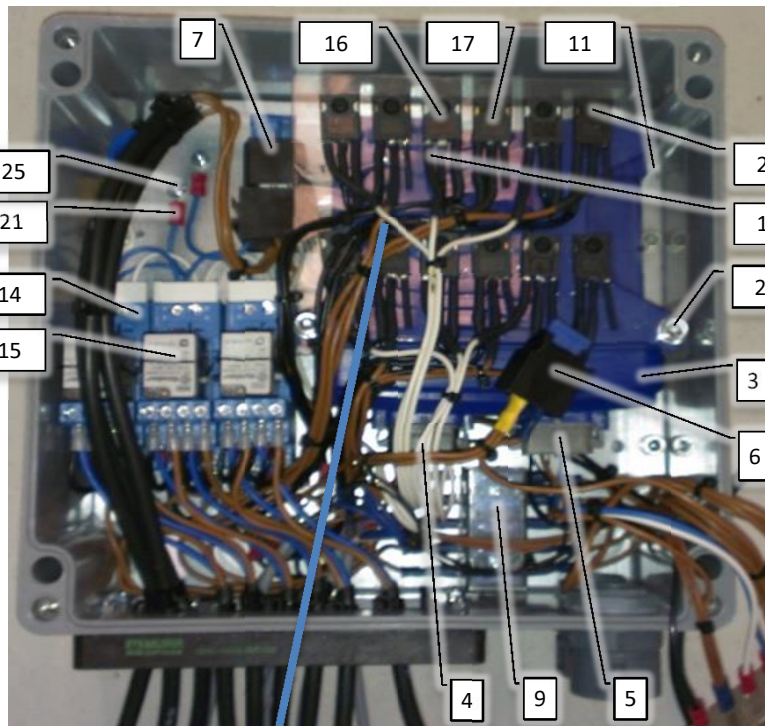

Pos	Psc	Number	Name	Price	Note
1	1	90400089	Monteringskasse, styring grå 2016->		
2	1	90401215	Forskruening til Ø25 flexrør M25		
	1	90401216	Møtrik til forskruening M25 grå		
3	1	90405135	SC024-120 Controller blå		
4	1	90405101	Deutsch 12-pole sort B keying		
	12	90405103	Deutsch contact 20 to 24 AWG		
	1	90405104	Deutsch Sealing Plug s20		
	1	90405102	Deutsch 12-pole lås		
5	1	90405100	Deutsch 12-pole grå A keying		
	12	90405103	Deutsch contact 20 to 24 AWG		
	1	90405104	Deutsch Sealing Plug s20		
	1	90405102	Deutsch 12-pole lås		
6	1	90400095	Sikrings holder (fladsikring)		
	1	90400107	Sikring blad led ATO15 amp blå		
	1	90400261	Kabelsko isol. 6,3 gul 2,6-6,6 mm²		
	1	90400240	Kabelsko U-isoleret 6,3 blå 1-2,6mm²		
7	1	90405210	Relay 12V incl. 15Amp fuse		
	3	90400263	Multistik f. relæ hun 9-polet		
	1	90400107	Sikring blad led ATO15 amp blå		
	3	90400120	U-isoleret spademuffe 1,0-2,5mm²		
	1	90400127	U-isoleret spademuffe 2,5-6,0mm²		
9	1	90405220	Fuse box 10A horizontal legs		
	5	90400107	Sikring blad led ATO15 amp blå		
10	1	90405190	Cable entry system KDP 24/29		
11	1	90330651	Monteringsplade inj. motor print		
12	1	90400121	Spademuffe connector 6,3x0,8x12		
13	1	90403703	Hjulføler ledning 2m induktiv		
14	3	90405201	Sokkel tiil relæ 4-polet		
	26	90400115	Terminalrør, Rød 1,5 mm²		
	16	90400112	Terminalrør, Hvid, 0,75mm²		
	10	90400265	Terminalrør Grå 4,0 mm²		
15	1	90405200	Relæ 4-polet double-throw 7 A, 12 V dc		
16	1	90405230	Motor driver MOSFET		
17	1	90405231	Motor diode		
18	6	90405306	Modstand 120 Ohm		
	0,3	90100015	Krympeflex Ø3,0-1,0 mm		
	0,3	90100016	Krympeflex Ø6,0-2,0 mm		
21	1	90400448	Kabelsko ring Isol. Ø4mm rød 1,6-4,5mm²		
22	1	90400261	Kabelsko isol. 6,3 gul 2,6-6,6 mm²		
23	1	90400045	Kabelsko U-isoleret 6,3 rød 0,25-1,6mm²		
24	1	90400240	Kabelsko U-isoleret 6,3 blå 1-2,6mm²		
25	1	90210383	Bolt M4x6 FZB PH. maskinskr.		
26	1	90210372	Bolt M4x20 FZB 4.8 ubryst panhoved		
	1	90210052	Møtrik M4 FZB Låse		
27	1	90210374	Bolt M6x8 FZB 8.8 ubryst indv-6kt		
28	1	90210375	Skrue blik Ø3,5x9,5mm sort		
29	1	90210342	Bolt M6x55 FZB 8.8 indv-6kt		
	1	90214405	Skive M6 FZB Facet		
31	0,2	90400201	Ledning 1x0,75mm² brun		
32	4,5	90400208	Ledning 1x1,5mm² brun		
33	4	90400137	Ledning 1x1,5mm² sort		
34	2	90400202	Ledning 1x0,75mm² hvid		
A	1	30301005	2 polet injektions pumpe ledning		
		90401530	Demonteringsværktøj til stikben 4mm2		
		90401535	Demonteringsværktøj til stikben 2,5mm2		
1	1	90405302	Canbus T-coupler M12		
1	1	90405314	Canbus Cable 1,2m Male<->Female		
	1	90405310	Canbus Cable 0,3m Male<->Open		
??	1	90210373	Bolt M4x12 FVB 4.6 ubryst panhoved		
35	0,2	90400003	Ledning 1x0,75mm² blå