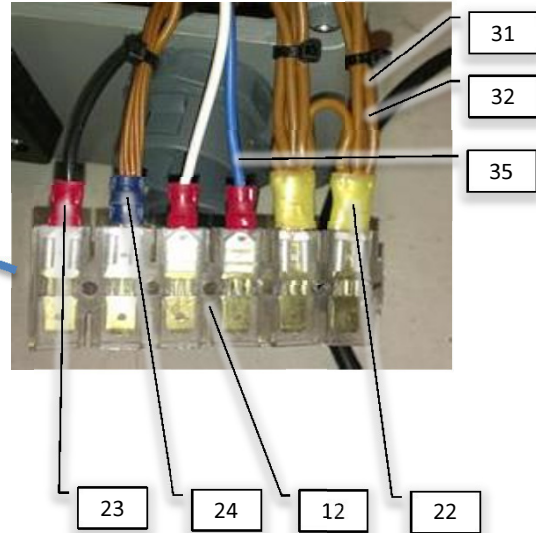

Pos	Psc	Number	Name	Price	Note
1	1	90400089	Monteringskasse, styring grå 2016->		
2	1	90401215	Forskruening til Ø25 flexrør M25		
	1	90401216	Møtrik til forskruening M25 grå		
3	1	90405135	SC024-120 Controller blå		
4	1	90405101	Deutsch 12-pole sort B keying		
	12	90405103	Deutsch contact 20 to 24 AWG		
	1	90405104	Deutsch Sealing Plug s20		
	1	90405102	Deutsch 12-pole lås		
5	1	90405100	Deutsch 12-pole grå A keying		
	12	90405103	Deutsch contact 20 to 24 AWG		
	1	90405104	Deutsch Sealing Plug s20		
	1	90405102	Deutsch 12-pole lås		
6	1	90400095	Sikrings holder (fladsikring)		
	1	90400107	Sikring blad led ATO15 amp blå		
	1	90400261	Kabelsko isol. 6,3 gul 2,6-6,6 mm²		
	1	90400240	Kabelsko U-isoleret 6,3 blå 1-2,6mm²		
7	1	90405210	Relay 12V incl. 15Amp fuse		
	3	90400263	Multistik f. relæ hun 9-polet		
	1	90400107	Sikring blad led ATO15 amp blå		
	3	90400120	U-isoleret spademuffe 1,0-2,5mm²		
	1	90400127	U-isoleret spademuffe 2,5-6,0mm²		
9	1	90405220	Fuse box 10A horizontal legs		
	5	90400107	Sikring blad led ATO15 amp blå		
10	1	90405190	Cable entry system KDP 24/29		
11	1	90330651	Monteringsplade inj. motor print		
12	1	90400121	Spademuffe connector 6,3x0,8x12		
13	1	90403703	Hjulføler ledning 2m induktiv		
14	3	90405201	Sokkel tiil relæ 4-polet		
	26	90400115	Terminalrør, Rød 1,5 mm²		
	16	90400112	Terminalrør, Hvid, 0,75mm²		
	10	90400265	Terminalrør Grå 4,0 mm²		
15	1	90405200	Relæ 4-polet double-throw 7 A, 12 V dc		
16	1	90405230	Motor driver MOSFET		
17	1	90405231	Motor diode		
18	6	90405306	Modstand 120 Ohm		
	0,3	90100015	Krympeflex Ø3,0-1,0 mm		
	0,3	90100016	Krympeflex Ø6,0-2,0 mm		
21	1	90400448	Kabelsko ring Isol. Ø4mm rød 1,6-4,5mm²		
22	1	90400261	Kabelsko isol. 6,3 gul 2,6-6,6 mm²		
23	1	90400045	Kabelsko U-isoleret 6,3 rød 0,25-1,6mm²		
24	1	90400240	Kabelsko U-isoleret 6,3 blå 1-2,6mm²		
25	1	90210383	Bolt M4x6 FZB PH. maskinskr.		
26	1	90210372	Bolt M4x20 FZB 4.8 ubryst panhoved		
	1	90210052	Møtrik M4 FZB Låse		
27	1	90210374	Bolt M6x8 FZB 8.8 ubryst indv-6kt		
28	1	90210375	Skrue blik Ø3,5x9,5mm sort		
29	1	90210342	Bolt M6x55 FZB 8.8 indv-6kt		
	1	90214405	Skive M6 FZB Facet		
31	0,2	90400201	Ledning 1x0,75mm² brun		
32	4,5	90400208	Ledning 1x1,5mm² brun		
33	4	90400137	Ledning 1x1,5mm² sort		
34	2	90400202	Ledning 1x0,75mm² hvid		
A	1	30301005	2 polet injektions pumpe ledning		
		90401530	Demonteringsværktøj til stikben 4mm2		
		90401535	Demonteringsværktøj til stikben 2,5mm2		
1	1	90405302	Canbus T-coupler M12		
1	1	90405314	Canbus Cable 1,2m Male<->Female		
	1	90405310	Canbus Cable 0,3m Male<->Open		
??	1	90210373	Bolt M4x12 FVB 4.6 ubryst panhoved		
35	0,2	90400003	Ledning 1x0,75mm² blå