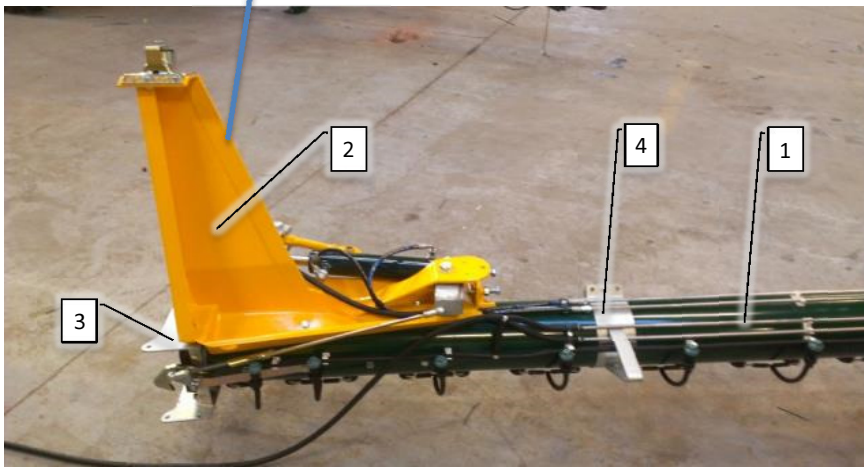

Pos	Psc	Number	Name	Price	Note
1	1	90800064	Bomrør 6052mm Ø200xØ200 38h H/V Alu		
2	1	90330432	Tårn f. bom højre AB		
	4	90210034	Bolt M10x30 FZB 8.8 ubryst		
	4	90210055	Møtrik M10 FZB låse		
	8	90214407	Skive M10 FZB Facet		
	2	90330602	Adaptor-skive f. tårn		
	2	90210056	Møtrik M12 FZB låse		
	2	90214408	Skive M12 FZB Facet		
3	1	90330270	Yderforing 24m,36m H Ø188 Alu		
	1	90100020	Pakning bomrør Ø180x238x230x20		
	9	90210027	Bolt M10x25 FZB 8.8 ubryst		
	7	90210055	Møtrik M10 FZB låse		
	14	90214407	Skive M10 FZB Facet		
	2	90230010	Møtrik M10 FZB		
4	1	90330184	Støttebe. m. svøb f. mel.bom alu 36mCC		
	1	90210027	Bolt M10x25 FZB 8.8 ubryst		
	1	90210023	Bolt M10x45 FZB 8.8 ubryst		
	3	90214407	Skive M10 FZB Facet		
	2	90210055	Møtrik M10 FZB låse		
5	1	90330140	Indstik 3-delt V Ø188 Alu		
	1	90100002	Pakning bomrør Ø220x270x290x20 36m		
	8	90210027	Bolt M10x25 FZB 8.8 ubryst		
	8	90210055	Møtrik M10 FZB låse		
	16	90214407	Skive M10 FZB Facet		
	2	90210287	Bolt M16x35 FZB 8.8 bryst		
	2	90210076	Skive M16 FZB Facet		
6	4	90214413	Banjo 1/4 BSPx3/8 Hul		
	6	90510056	Bonded seal hydr. 3/8'		
	2	90510518	Banjobolt 3/8 BSP dobbelt 54mm		
A	1	40220003	Bom mellemtårnkomponenter 30-36m		
B	1	40230003	Bom væskesystem 28m inderbom