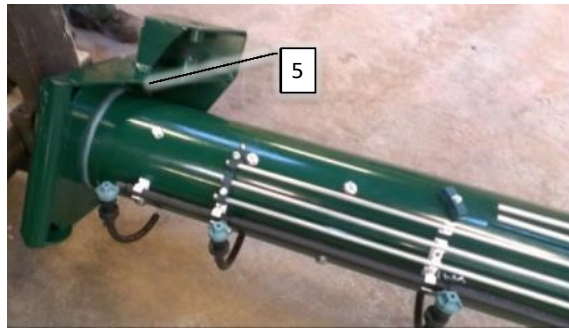

Pos	Psc	Number	Name	Price	Note
1	1	90800064	Bomrør 6052mm Ø200xØ200 38h H/V Alu		
2	1	90330432	Tårn f. bom højre AB		
	4	90210034	Bolt M10x30 FZB 8.8 ubryst		
	4	90210055	Møtrik M10 FZB låse		
	8	90214407	Skive M10 FZB Facet		
	2	90330602	Adaptor-skive f. tårn		
	2	90210056	Møtrik M12 FZB låse		
	2	90214408	Skive M12 FZB Facet		
3	1	90330270	Yderforing 24m,36m H Ø188 Alu		
	1	90100020	Pakning bomrør Ø180x238x230x20		
	9	90210027	Bolt M10x25 FZB 8.8 ubryst		
	7	90210055	Møtrik M10 FZB låse		
	14	90214407	Skive M10 FZB Facet		
	2	90230010	Møtrik M10 FZB		
4	1	90330184	Støttebe. m. svøb f. mel.bom alu 36mCC		
	1	90210027	Bolt M10x25 FZB 8.8 ubryst		
	1	90210023	Bolt M10x45 FZB 8.8 ubryst		
	3	90214407	Skive M10 FZB Facet		
	2	90210055	Møtrik M10 FZB låse		
5	1	90330140	Indstik 3-delt V Ø188 Alu		
	1	90100002	Pakning bomrør Ø220x270x290x20 36m		
	8	90210027	Bolt M10x25 FZB 8.8 ubryst		
	8	90210055	Møtrik M10 FZB låse		
	16	90214407	Skive M10 FZB Facet		
	2	90210287	Bolt M16x35 FZB 8.8 bryst		
	2	90210076	Skive M16 FZB Facet		
6	4	90214413	Banjo 1/4 BSPx3/8 Hul		
	6	90510056	Bonded seal hydr. 3/8'		
	2	90510518	Banjobolt 3/8 BSP dobbelt 54mm		
A	1	40220003	Bom mellemtårnkomponenter 30-36m		
B	1	40230003	Bom væskesystem 28m inderbom