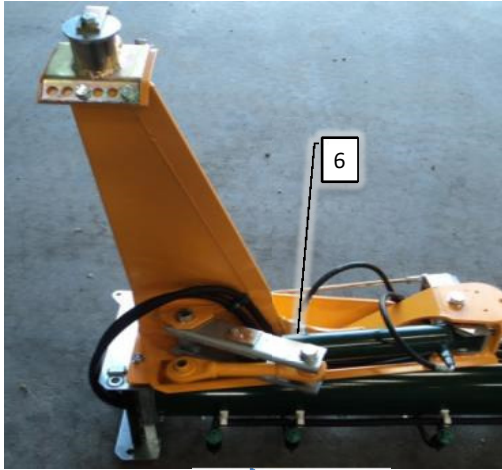

Pos	Psc	Number	Name	Price	Note
1	1	90800064	Bomrør 6052mm Ø200xØ200 38h H/V Alu		
2	1	90330432	Tårn f. bom højre AB		
	4	90210034	Bolt M10x30 FZB 8.8 ubryst		
	4	90210055	Møtrik M10 FZB låse		
	8	90214407	Skive M10 FZB Facet		
	2	90330602	Adaptor-skive f. tårn		
	2	90210056	Møtrik M12 FZB låse		
	2	90214408	Skive M12 FZB Facet		
3	1	90330270	Yderforing 24m,36m H Ø188 Alu		
	1	90100020	Pakning bomrør Ø180x238x230x20		
	9	90210027	Bolt M10x25 FZB 8.8 ubryst		
	7	90210055	Møtrik M10 FZB låse		
	14	90214407	Skive M10 FZB Facet		
	2	90230010	Møtrik M10 FZB		
4	1	90330184	Støttebe. m. svøb f. mel.bom alu 36mCC		
	1	90210027	Bolt M10x25 FZB 8.8 ubryst		
	1	90210023	Bolt M10x45 FZB 8.8 ubryst		
	3	90214407	Skive M10 FZB Facet		
	2	90210055	Møtrik M10 FZB låse		
5	1	90330140	Indstik 3-delt V Ø188 Alu		
	1	90100002	Pakning bomrør Ø220x270x290x20 36m		
	8	90210027	Bolt M10x25 FZB 8.8 ubryst		
	8	90210055	Møtrik M10 FZB låse		
	16	90214407	Skive M10 FZB Facet		
	2	90210287	Bolt M16x35 FZB 8.8 bryst		
	2	90210076	Skive M16 FZB Facet		
6	4	90214413	Banjo 1/4 BSPx3/8 Hul		
	6	90510056	Bonded seal hydr. 3/8'		
	2	90510518	Banjobolt 3/8 BSP dobbelt 54mm		
A	1	40220003	Bom mellemtårnkomponenter 30-36m		
B	1	40230003	Bom væskesystem 28m inderbom