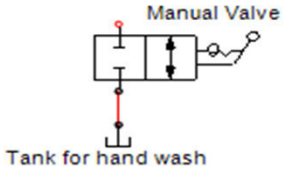

Red = Suction line
Blue = Return line
Black = Pressure line

The information contained in this document is property of danfoil A/S, and its use and distribution are restricted.	danfoil A/S	
	Water flow diagram Std. AB CC AC	
	91000020	Rev: 1 By: Martin Søren Date: 1/2/2013