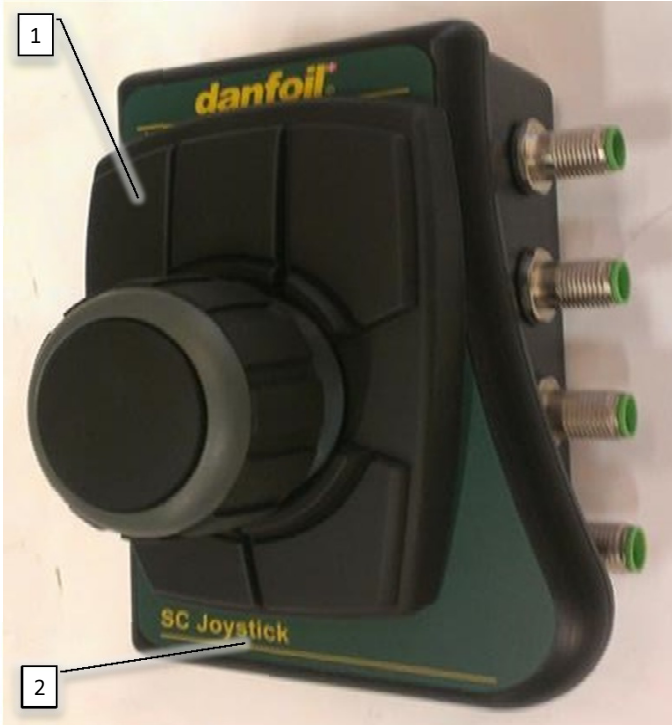

Pos	Psc	Number	Name	Price	Note
1	1	90405180	Joystick lille til DSC 2016->		
2	1	90900155	Frontlabel DSC joystick 2016->		
3	1	90407517	Deutsch 4-pole connector female		
	1	90407518	Deutsch for 4-pole female holder		
	4	90407524	Deutsch female type		
4	1	90405306	Modstand 120 Ohm		
5	1	90405244	Flangestik M12 male		
6	1	90210067	Møtrik M6 FZB		
	1	90214405	Skive M6 FZB Facet		
7	1	90405250	Frontplade DSC Joystick 2016		
	4	90517580	Skrue plast Ø3,5x16mm		
8	1	90405240	Analog joystick box