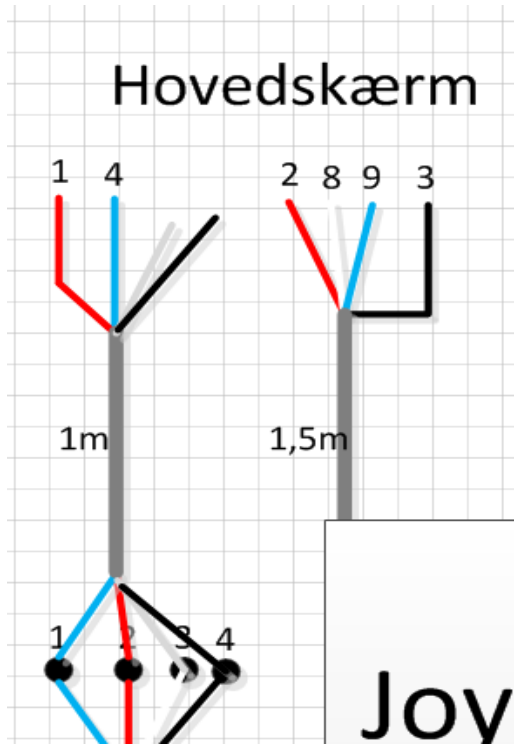

Pos	Psc	Number	Name	Price	Note
1	1	90405180	Joystick lille til DSC 2016->		
2	1	90900155	Frontlabel DSC joystick 2016->		
3	1	90407517	Deutsch 4-pole connector female		
	1	90407518	Deutsch for 4-pole female holder		
	4	90407524	Deutsch female type		
4	1	90405306	Modstand 120 Ohm		
5	1	90405244	Flangestik M12 male		
6	1	90210067	Møtrik M6 FZB		
	1	90214405	Skive M6 FZB Facet		
7	1	90405250	Frontplade DSC Joystick 2016		
	4	90517580	Skrue plast Ø3,5x16mm		
8	1	90405240	Analog joystick box		