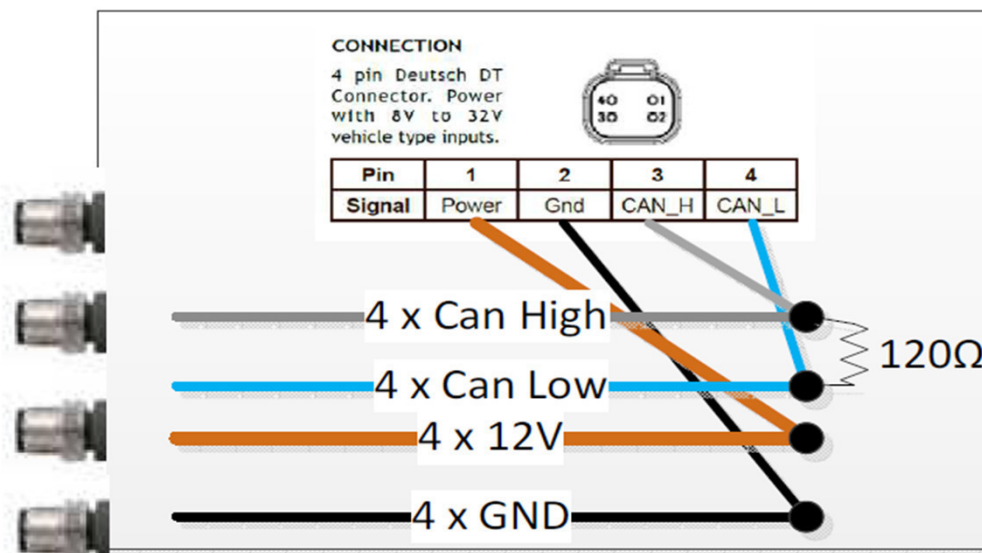

Pos	Psc	Number	Name	Price	Note
1	1	90405180	Joystick lille til DSC 2016->		
2	1	90900155	Frontlabel DSC joystick 2016->		
3	1	90407517	Deutsch 4-pole connector female		
	1	90407518	Deutsch for 4-pole female holder		
	4	90407524	Deutsch female type		
4	1	90405306	Modstand 120 Ohm		
5	1	90405244	Flangestik M12 male		
6	1	90210067	Møtrik M6 FZB		
	1	90214405	Skive M6 FZB Facet		
7	1	90405250	Frontplade DSC Joystick 2016		
	4	90517580	Skrue plast Ø3,5x16mm		
8	1	90405240	Analog joystick box