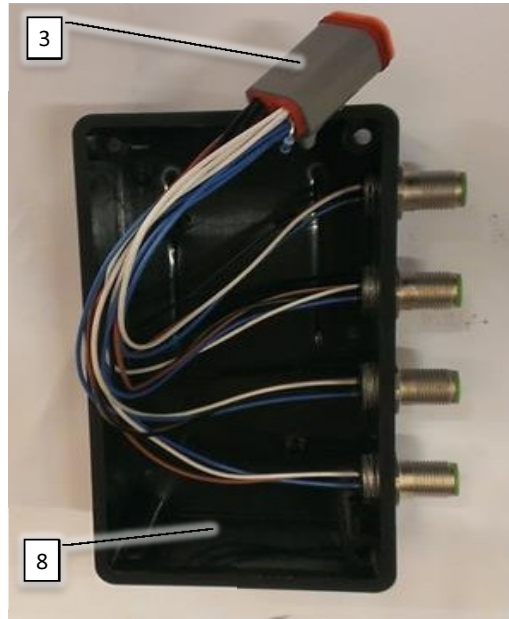

Pos	Psc	Number	Name	Price	Note
1	1	90405180	Joystick lille til DSC 2016->		
2	1	90900155	Frontlabel DSC joystick 2016->		
3	1	90407517	Deutsch 4-pole connector female		
	1	90407518	Deutsch for 4-pole female holder		
	4	90407524	Deutsch female type		
4	1	90405306	Modstand 120 Ohm		
5	1	90405244	Flangestik M12 male		
6	1	90210067	Møtrik M6 FZB		
	1	90214405	Skive M6 FZB Facet		
7	1	90405250	Frontplade DSC Joystick 2016		
	4	90517580	Skrue plast Ø3,5x16mm		
8	1	90405240	Analog joystick box