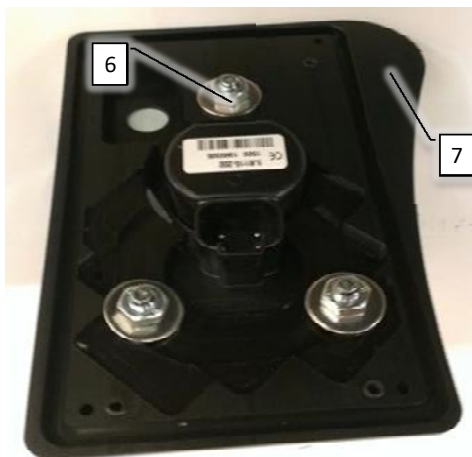

Pos	Psc	Number	Name	Price	Note
1	1	90405180	Joystick lille til DSC 2016->		
2	1	90900155	Frontlabel DSC joystick 2016->		
3	1	90407517	Deutsch 4-pole connector female		
	1	90407518	Deutsch for 4-pole female holder		
	4	90407524	Deutsch female type		
4	1	90405306	Modstand 120 Ohm		
5	1	90405244	Flangestik M12 male		
6	1	90210067	Møtrik M6 FZB		
	1	90214405	Skive M6 FZB Facet		
7	1	90405250	Frontplade DSC Joystick 2016		
	4	90517580	Skrue plast Ø3,5x16mm		
8	1	90405240	Analog joystick box