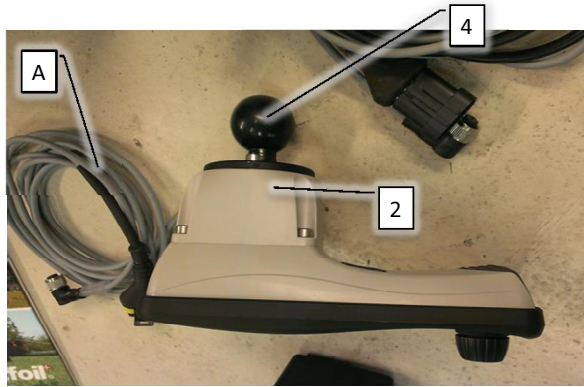

Pos	Psc	Number	Name	Price	Note
1	1	90405170	DSC A3 display		
2	1	90405171	Ram adapter til DSC A3		
3	1	90404670	RAM 1" Montage arm		
4	2	90404671	RAM 1" Montage kugle		
A	1	20201015	Ledning DSC <-> Joystick		
6	1	20204030	Komp. lille joystick til DSC ->2016		
7	2	90404617	RAM 1 ½" Montage kugle		
8	1	90404618	RAM 1 ½" Montage arm		
9	1	20200008	Værktøjskasse m. reservedele		
10	1	90403701	Hjulføler induktiv u. kabel		
11	1	90403702	Hjulføler ledning 10m induktiv		
12	1	BRUGERV.	Brugervejledning		
13	1	90404650	Montageskinne Lykketronic enhed		
14	1	20201020	Mont.sæt f/traktor AB/CC 2016->