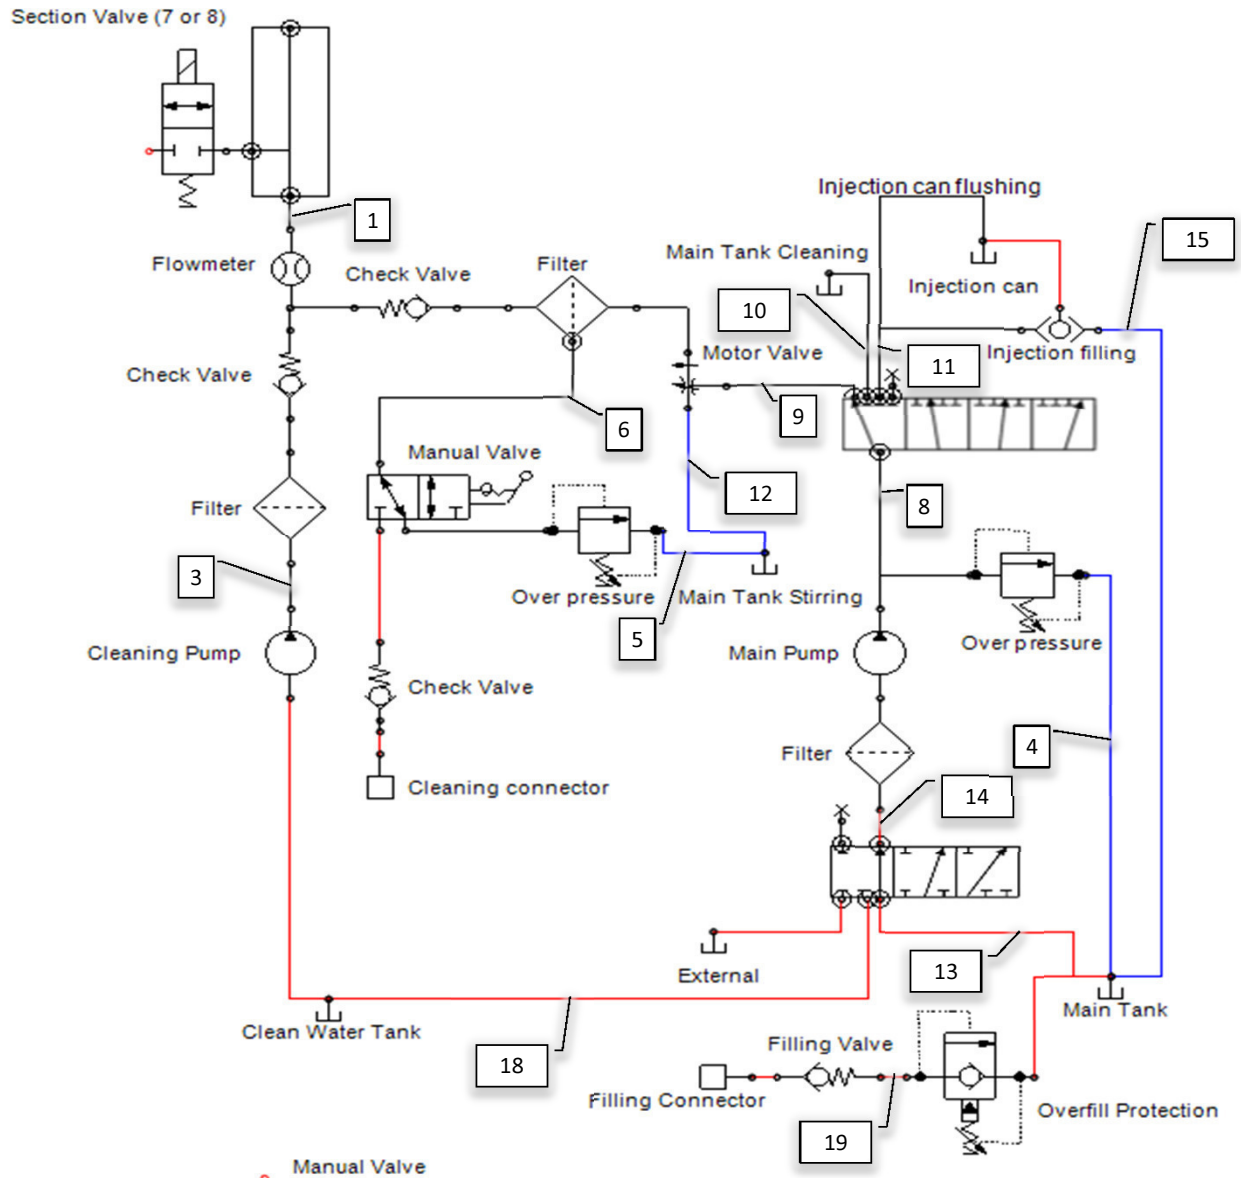

Red = Suction line
Blue = Return line
Black = Pressure line

The information contained in this document is property of danfoil A/S, and its use and distribution are restricted.	danfoil A/S	
	Water flow diagram Std. AB CC AC	
	91000020	Rev: 1 By: Martin Søren Date: 1/2/2013